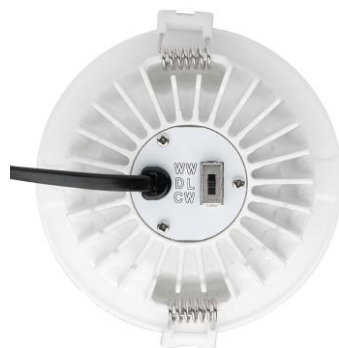

Optica Trio

LED Colour Changing Downlight

Specifications

10W LED Downlight in White, Brushed Chrome and Black
Colour Changing Switch
Leading and Trailing Edge Dimmable
IC-4
IP44

Dimensions

12x3cm, cut-out: 9cm

| | |
|--------------------|-------------------|
| Wattage | 10W LED |
| Colour Temp | 3000/4000/5000K |
| Lumens | 750lm/800lm/850lm |
| Dimmable | Yes |
| RA | 85 |

| Model No. | Description | Colour | Globe |
|-----------|-------------------|---------|-----------------|
| MD490/SW | 10W LED Downlight | BLK/WHT | 10W LED / 850Lm |
| MD490S/SW | 10W LED Downlight | BC | 10W LED / 850Lm |